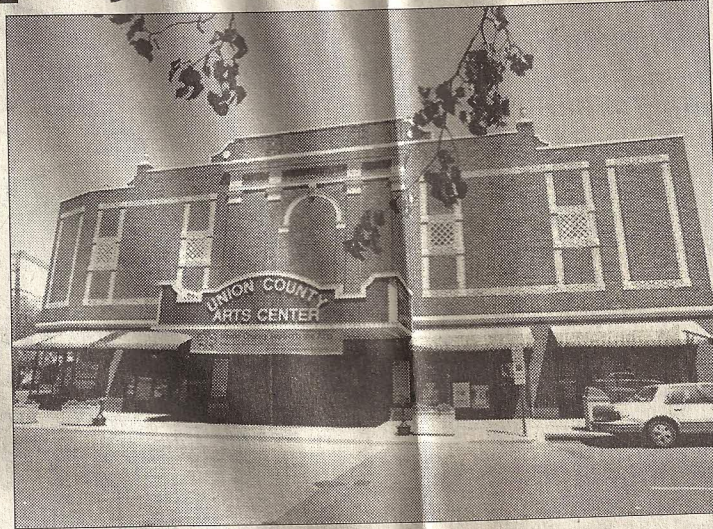

$6 million project sets stage for arts center

BY ROBERT E. MISSECK
STAR-LEDGER STAFF

When big-name entertainers like Ray Charles and George Carlin came to perform at the Union County Arts Center in Rahway, they had to prepare backstage in tiny cinder block dressing rooms that dated back to the 1920s.

That will soon change because the Union County Board of Freeholders has announced an agreement that will result in $6 million in improvements and renovations to the 78-year-old former vaudeville/movie theater, including updated dressing rooms.

"They (the performers) have not complained, but last year, when we told people we would be doing renovations to the dressing rooms, they were very delighted by the news," said Sandy Erwin, executive director of the arts center.

The dressing rooms aren't the only areas being improved. The backstage expansion will include

The center was born in 1927 as the Rahway Theater. Renovations will give its facilities a major overhaul.

a rehearsal room, the wing area of the theater will be enlarged to provide more room for set design, and improved access to

dressing rooms and a new loading area will be built behind the theater to improve access for set and production equipment deliv-

eries.

The stage will be also be modified so it can be extended to accommodate larger performances. In addition, the historic orchestra pit for the theater's classic Wurlitzer organ will be renovated.

There will be a new "meet and greet" room for performers and receptions. Administrative offices will be relocated to free up more space for use of for rental within the theater.

"This is a wonderful opportunity for us to make the kinds of improvements that will allow the theater to remain open year-round," Erwin said.

She said the county and the arts center has formed a partnership under which the county will own and provide financial assistance for the building.

A professional management team and the board of trustees of the arts center, along with a [See **THEATER**, Page 30]